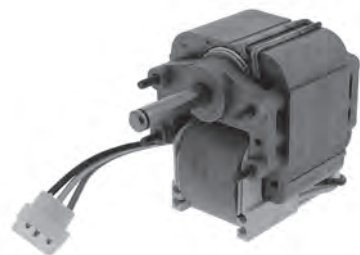

MOTOR

99080666
Range Hood
120V • 1.5 amp
CCW rotation
1-1/4" shaft length

NEW