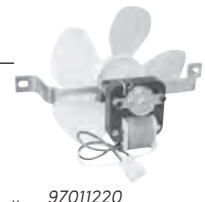

Model 41000 replacement parts

97011220 Complete fan assembly - used on 41000, 41000-B, C, D thru K	0611200 Fan blade - used on 41000, 41000-B, C
97010966 Socket	99020287 Fan blade - used on 41000-K, L
99080200 Motor - used on 41000-D thru J	99110437 Light lens - used on all
97012248 Complete fan assembly - used on 42000-K	97007696 Aluminum & charcoal filter - used on all

97011220

TWO-SPEED ECONOMY WITH FILTER

- **422401** 24" WHITE
- **422404** 24" STAINLESS
- **423001** 30" WHITE
- **423004** 30" STAINLESS

Volts: 120
Amps: 2.5
RPM: 1750
Sones: 6.0
CFM: 190
Duct: 7" round